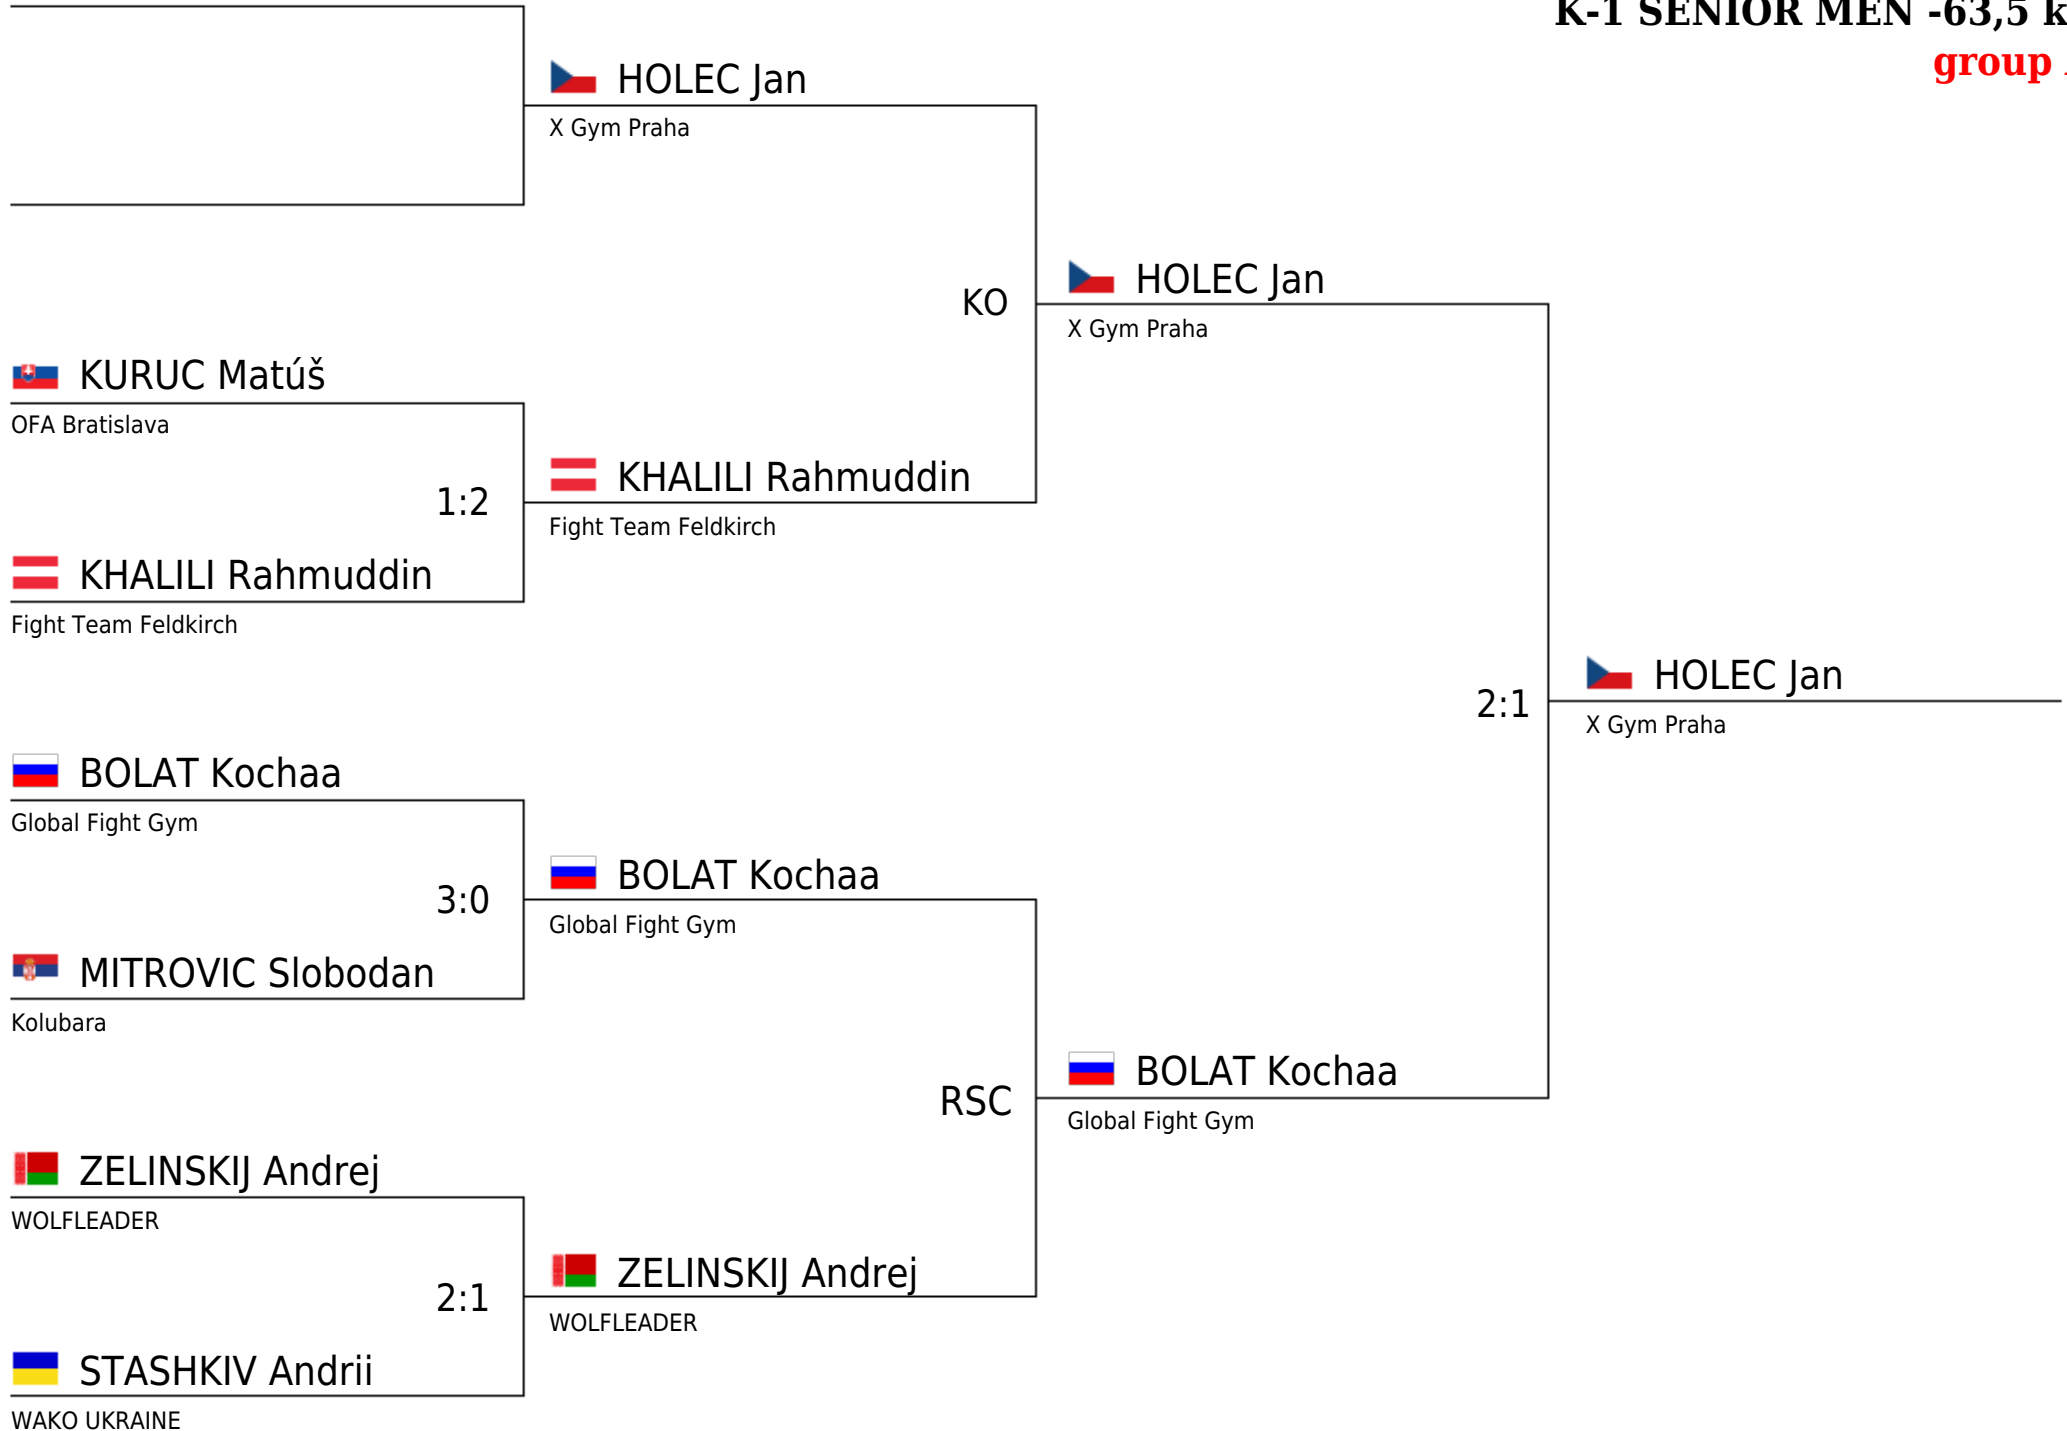

K-1 SENIOR MEN -63,5 kg
group A

K-1 SENIOR MEN -63,5 kg
group B