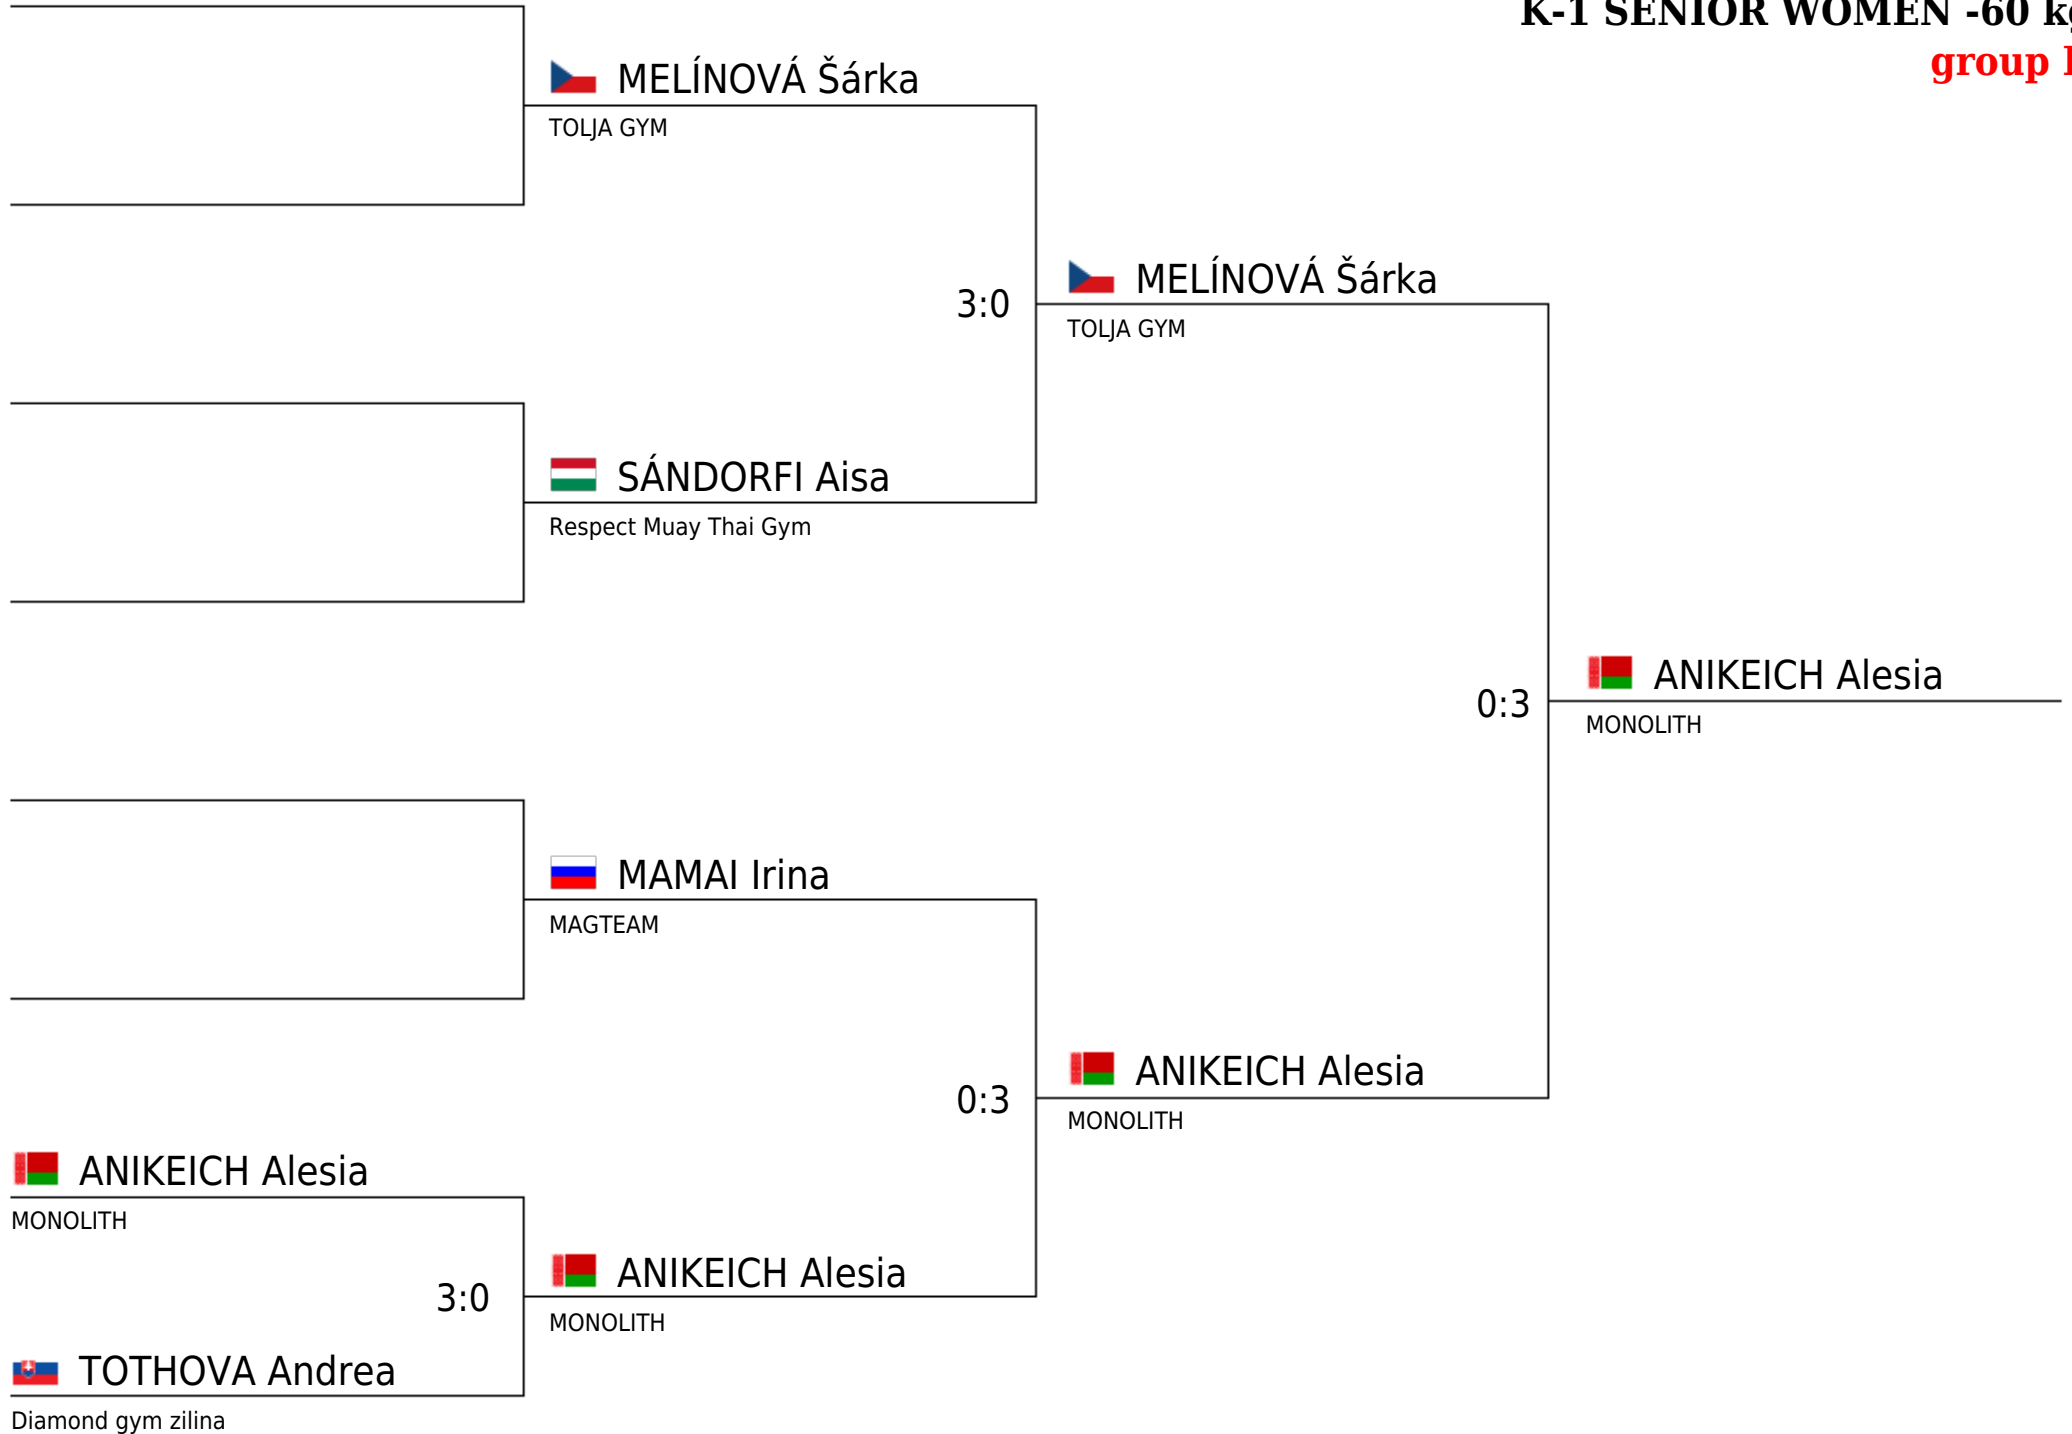

K-1 SENIOR WOMEN -60 kg
group A

K-1 SENIOR WOMEN -60 kg
group B

K-1 SENIOR WOMEN -60 kg
group FINAL