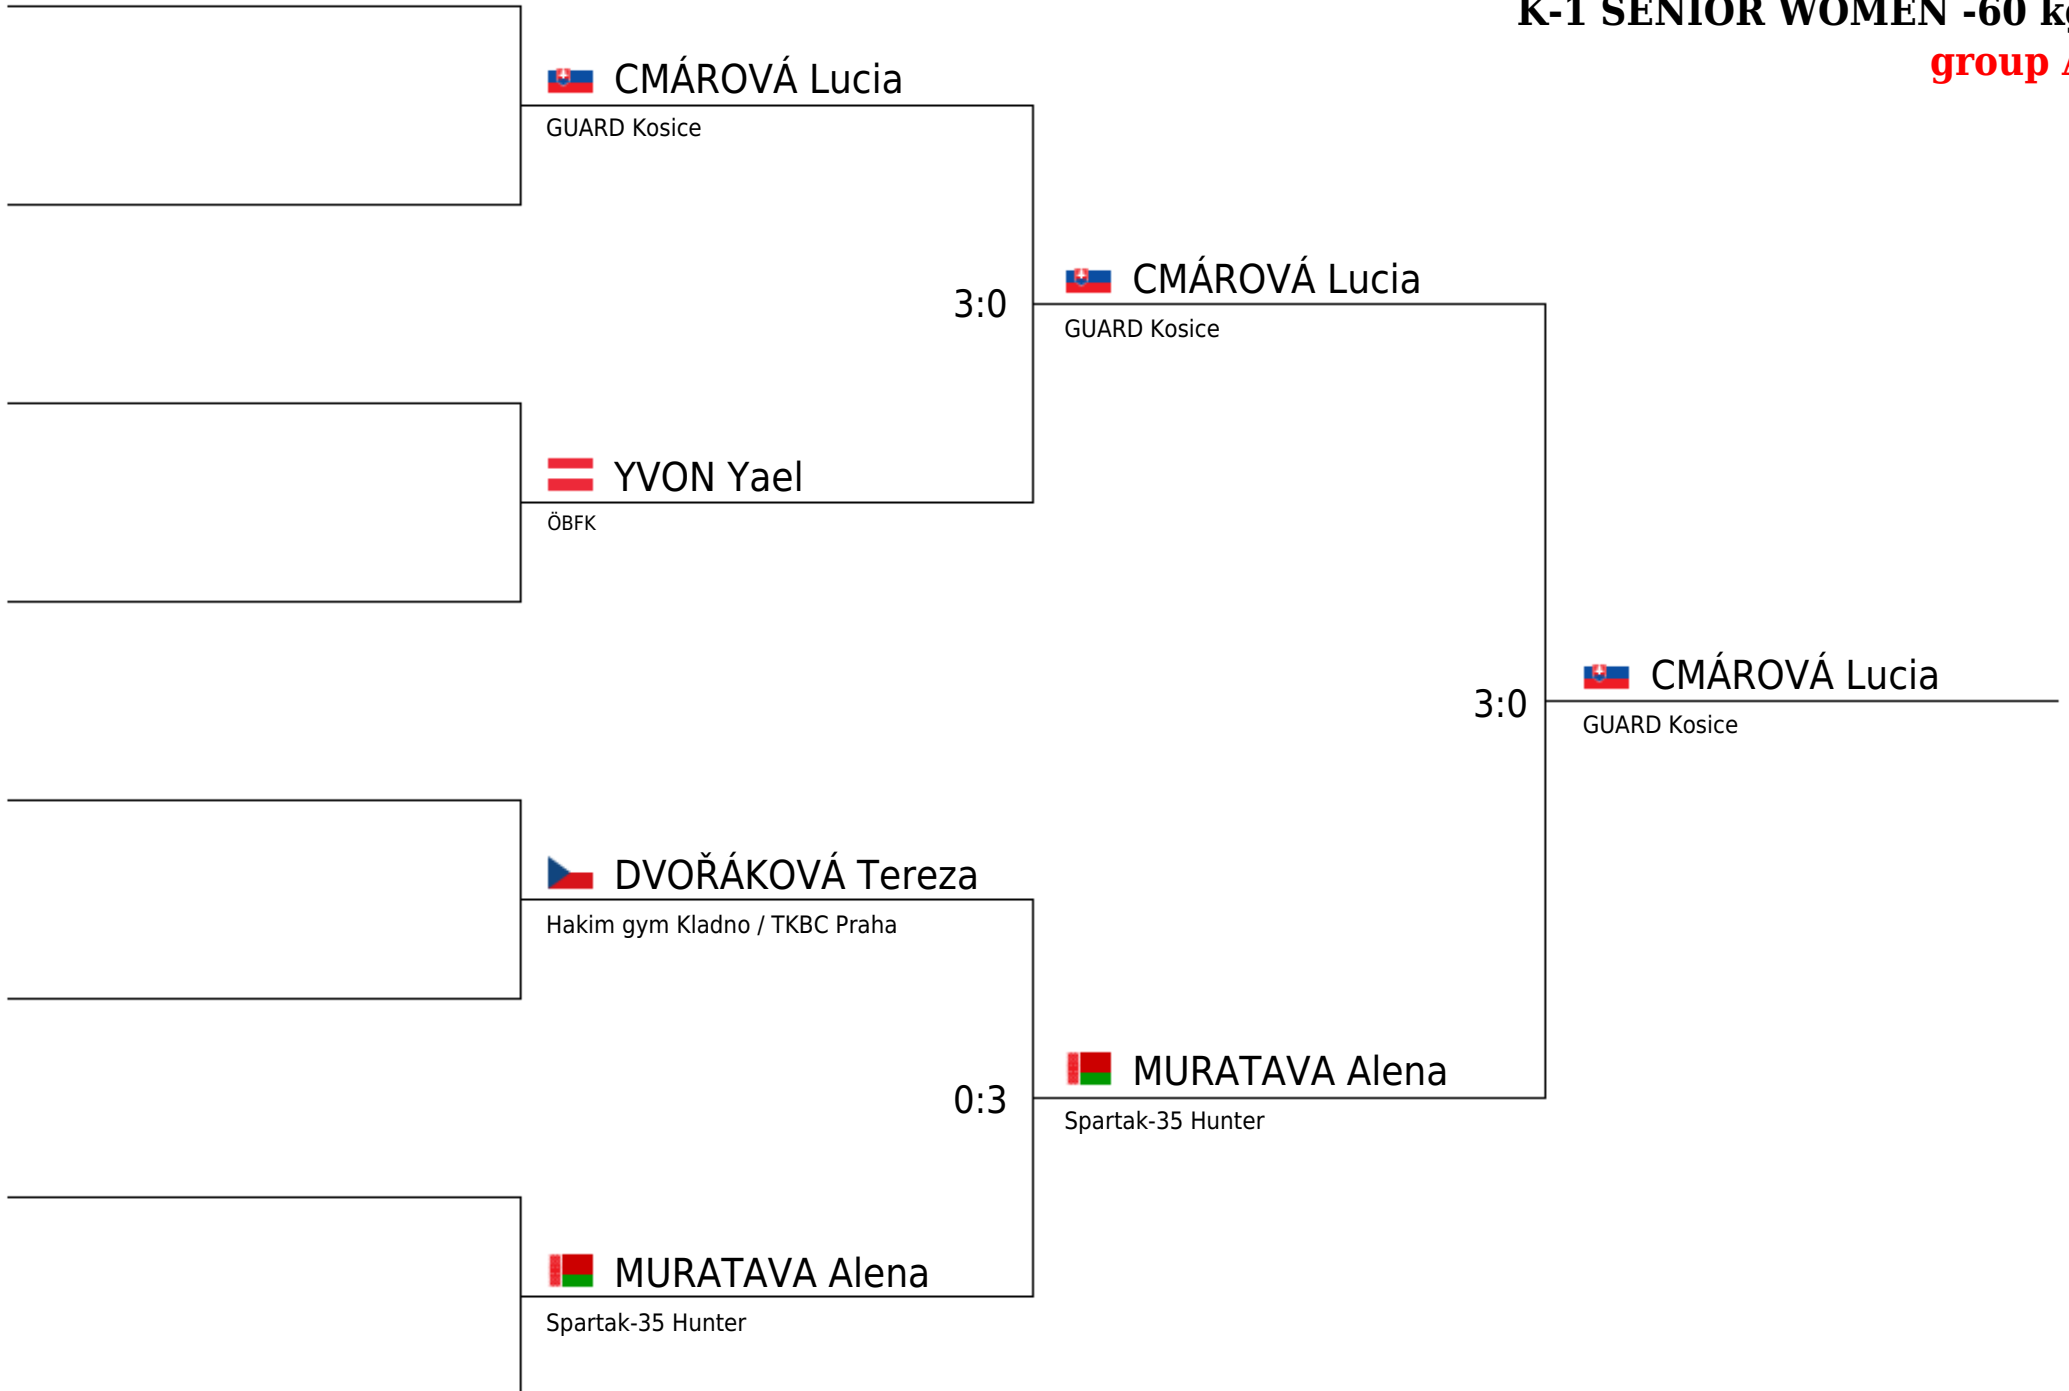

K-1 SENIOR WOMEN -60 kg
group A

K-1 SENIOR WOMEN -60 kg
group B

K-1 SENIOR WOMEN -60 kg
group FINAL