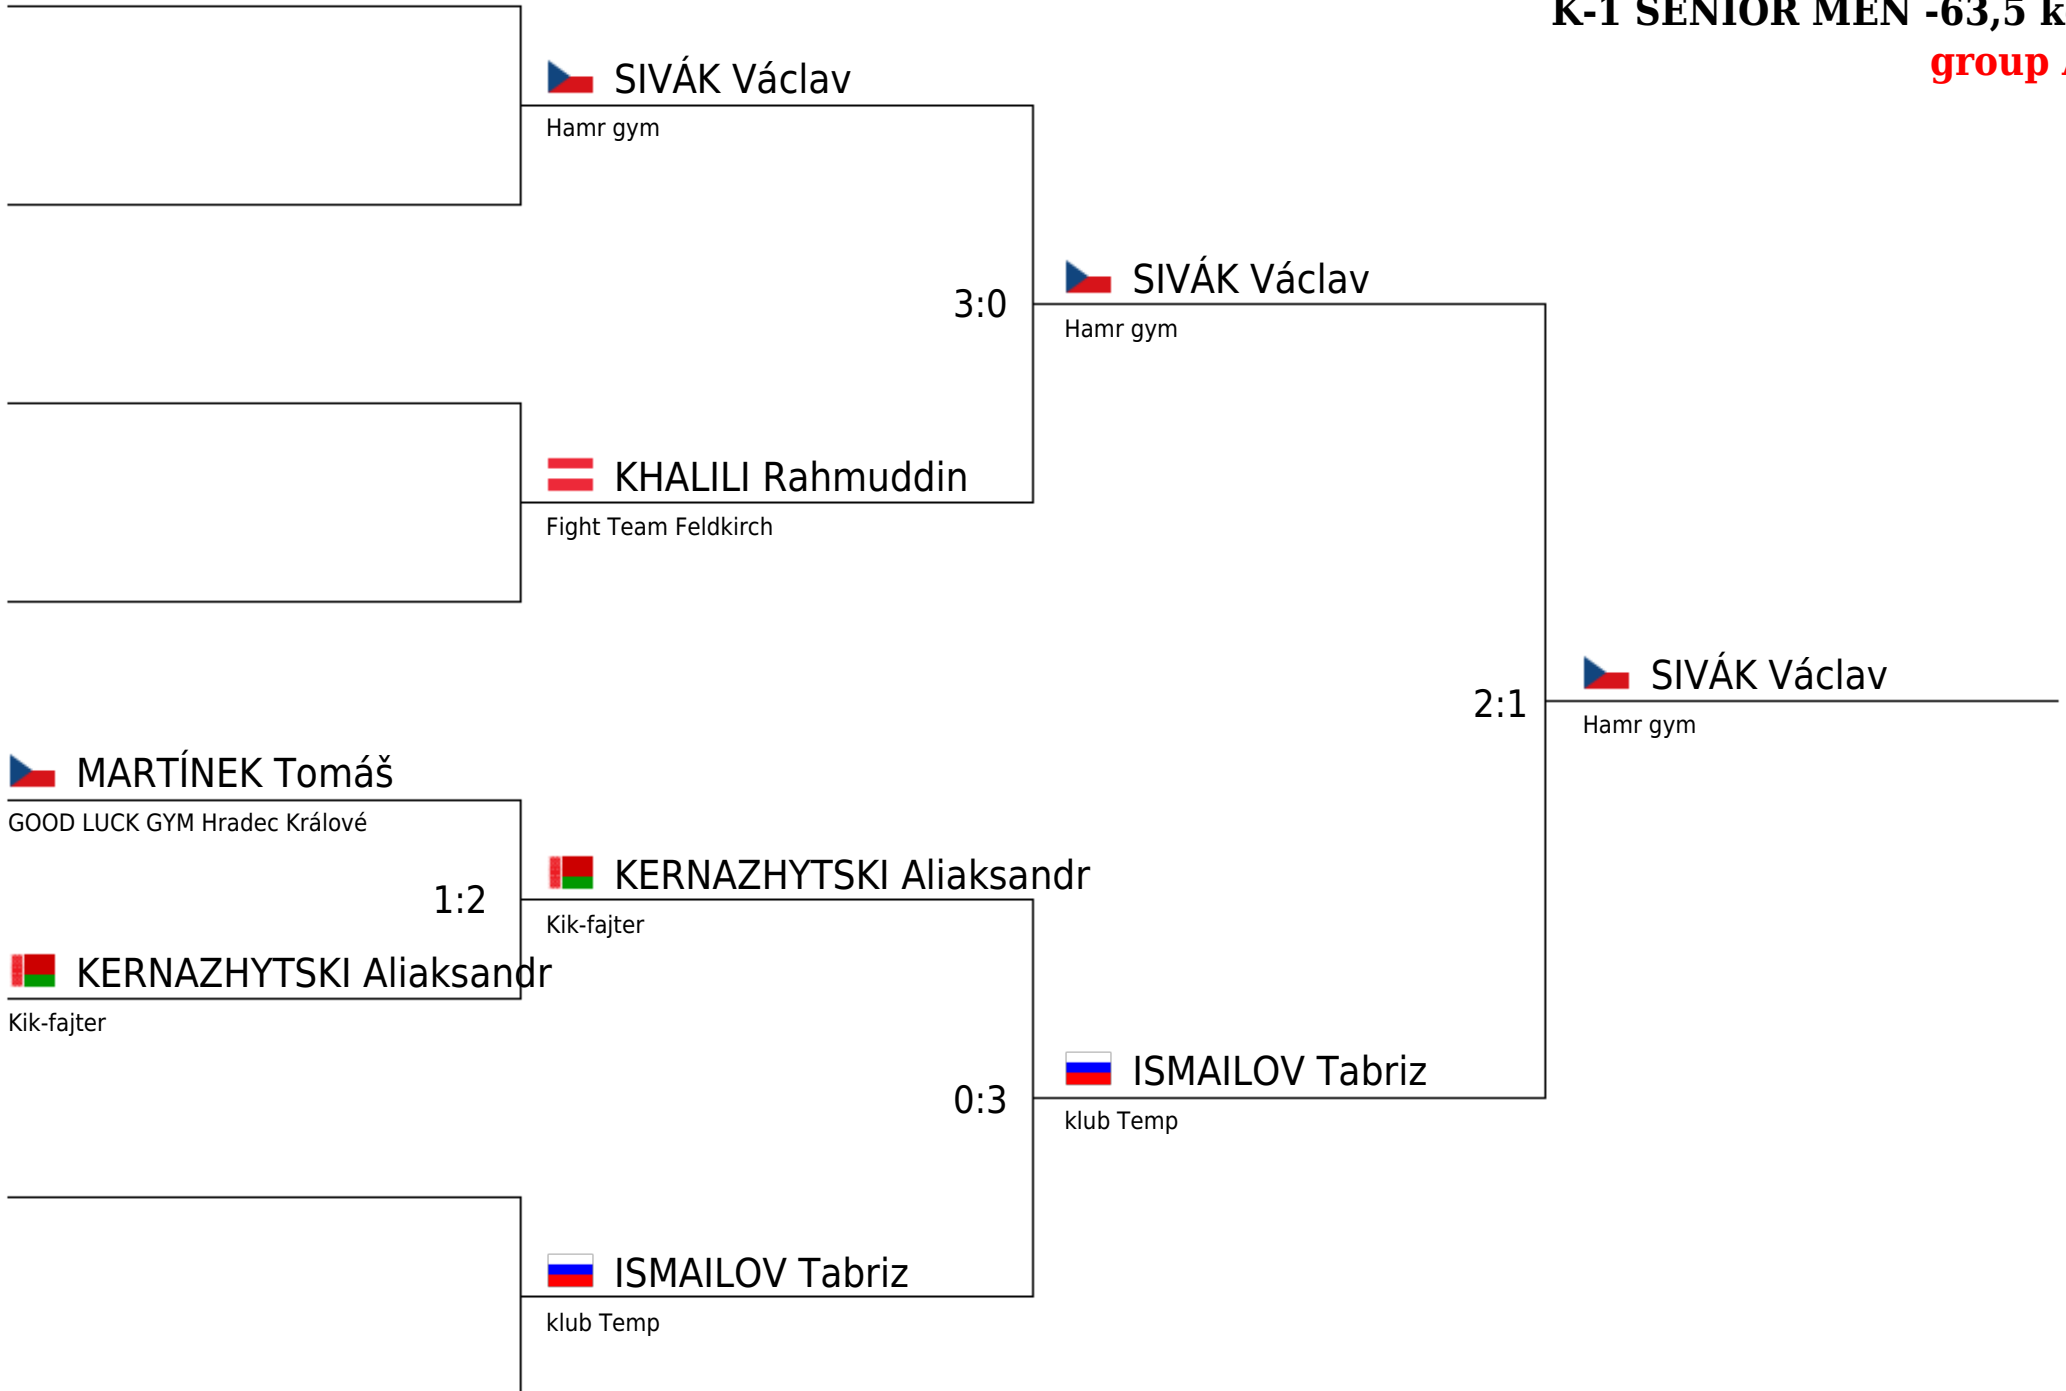

K-1 SENIOR MEN -63,5 kg
group A

K-1 SENIOR MEN -63,5 kg
group B

K-1 SENIOR MEN -63,5 kg
group FINAL