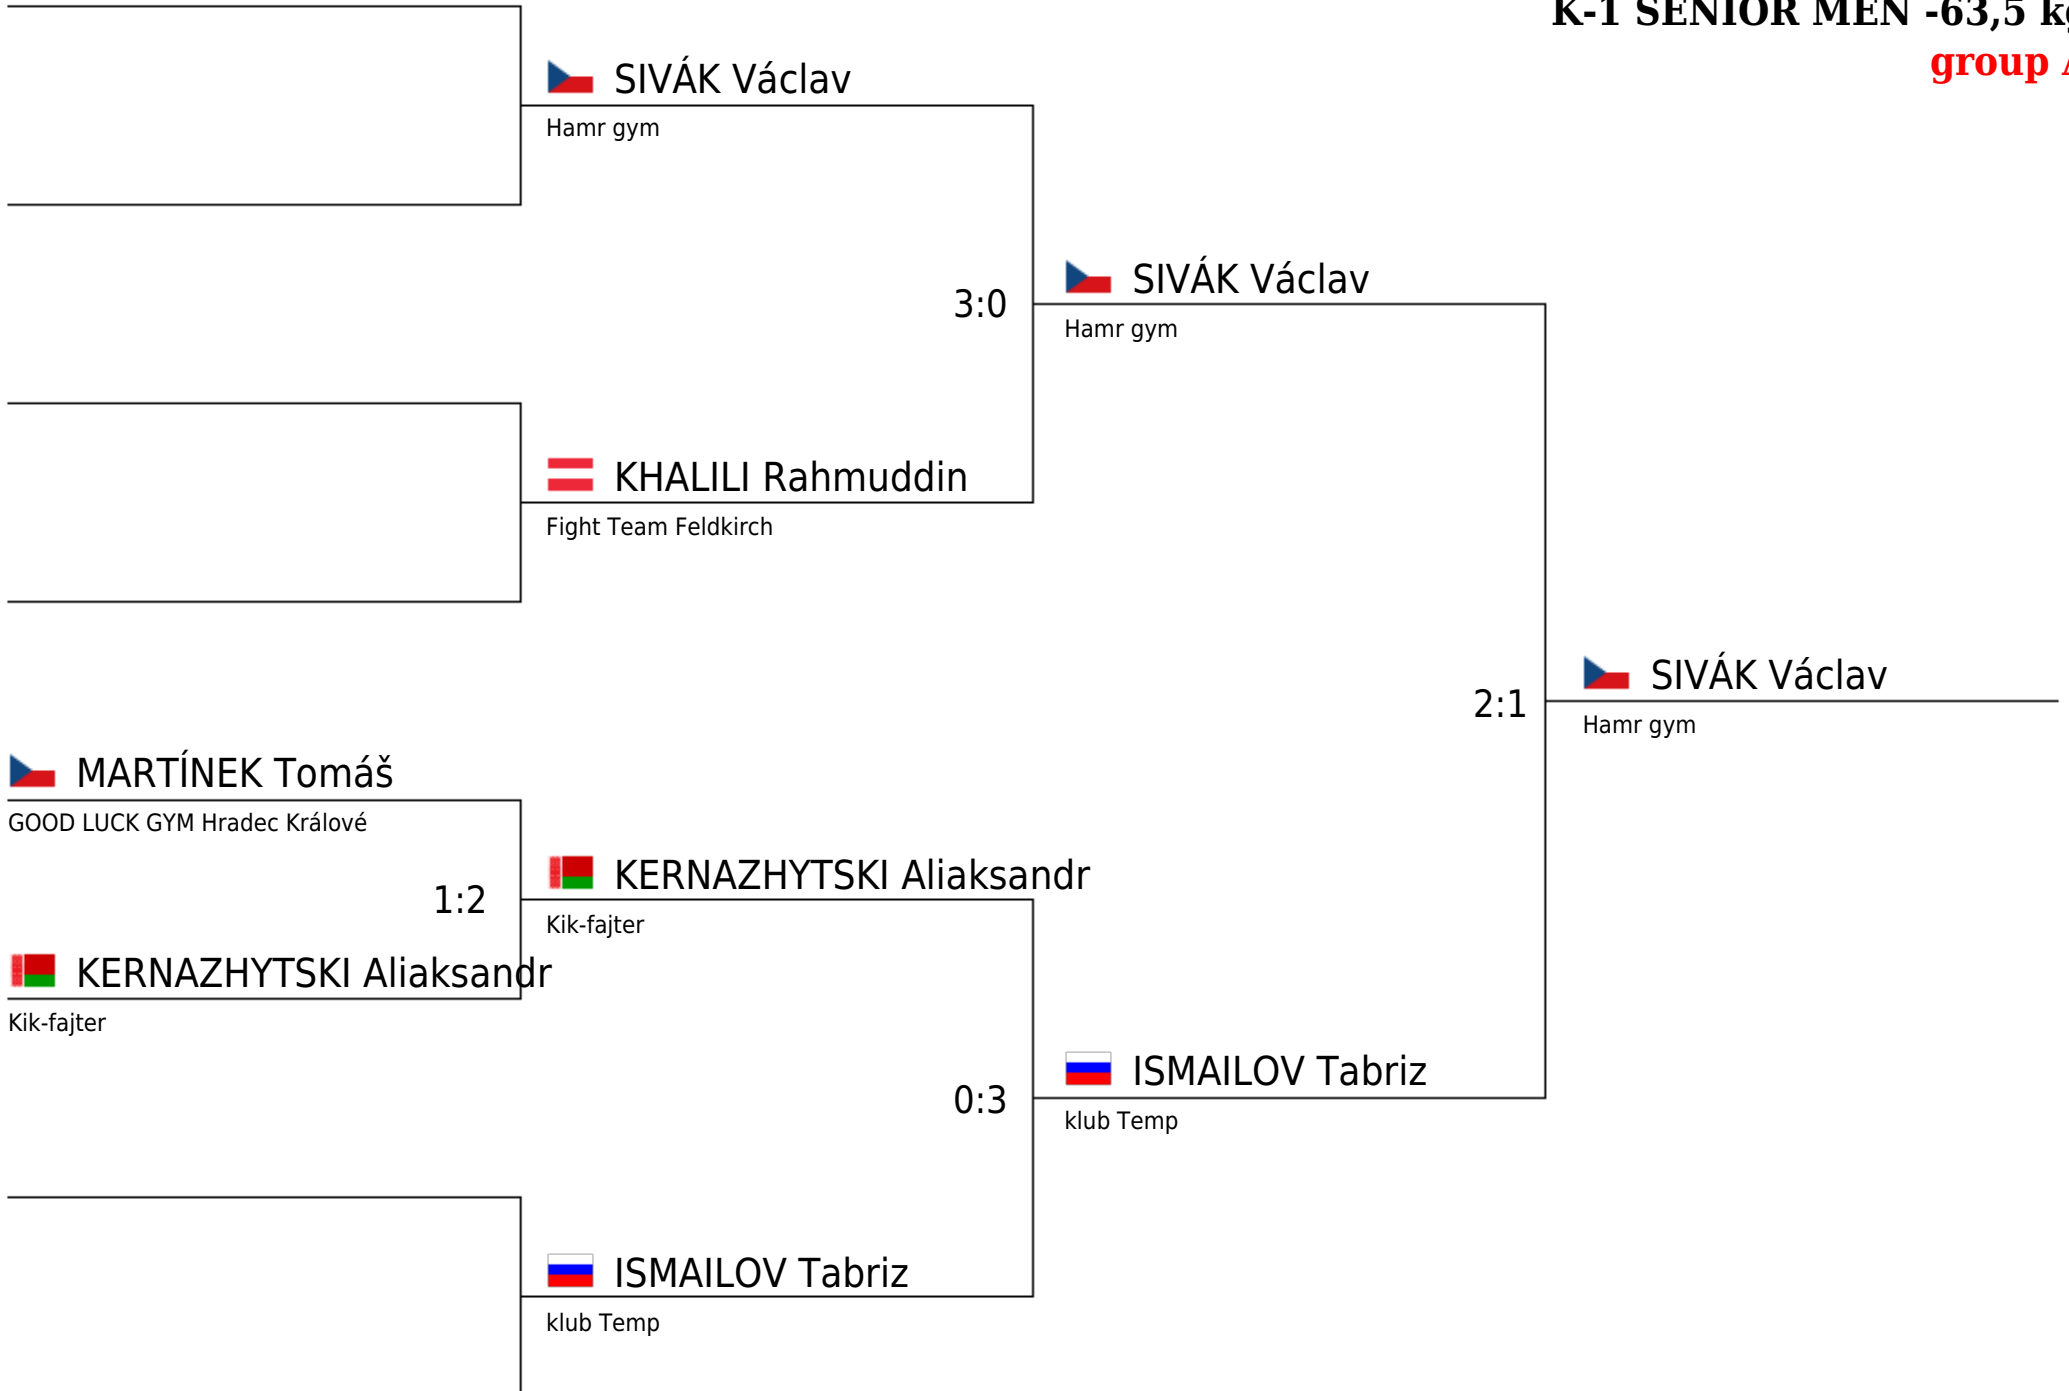

K-1 SENIOR MEN -63,5 kg
group A

K-1 SENIOR MEN -63,5 kg
group B

K-1 SENIOR MEN -63,5 kg
group FINAL