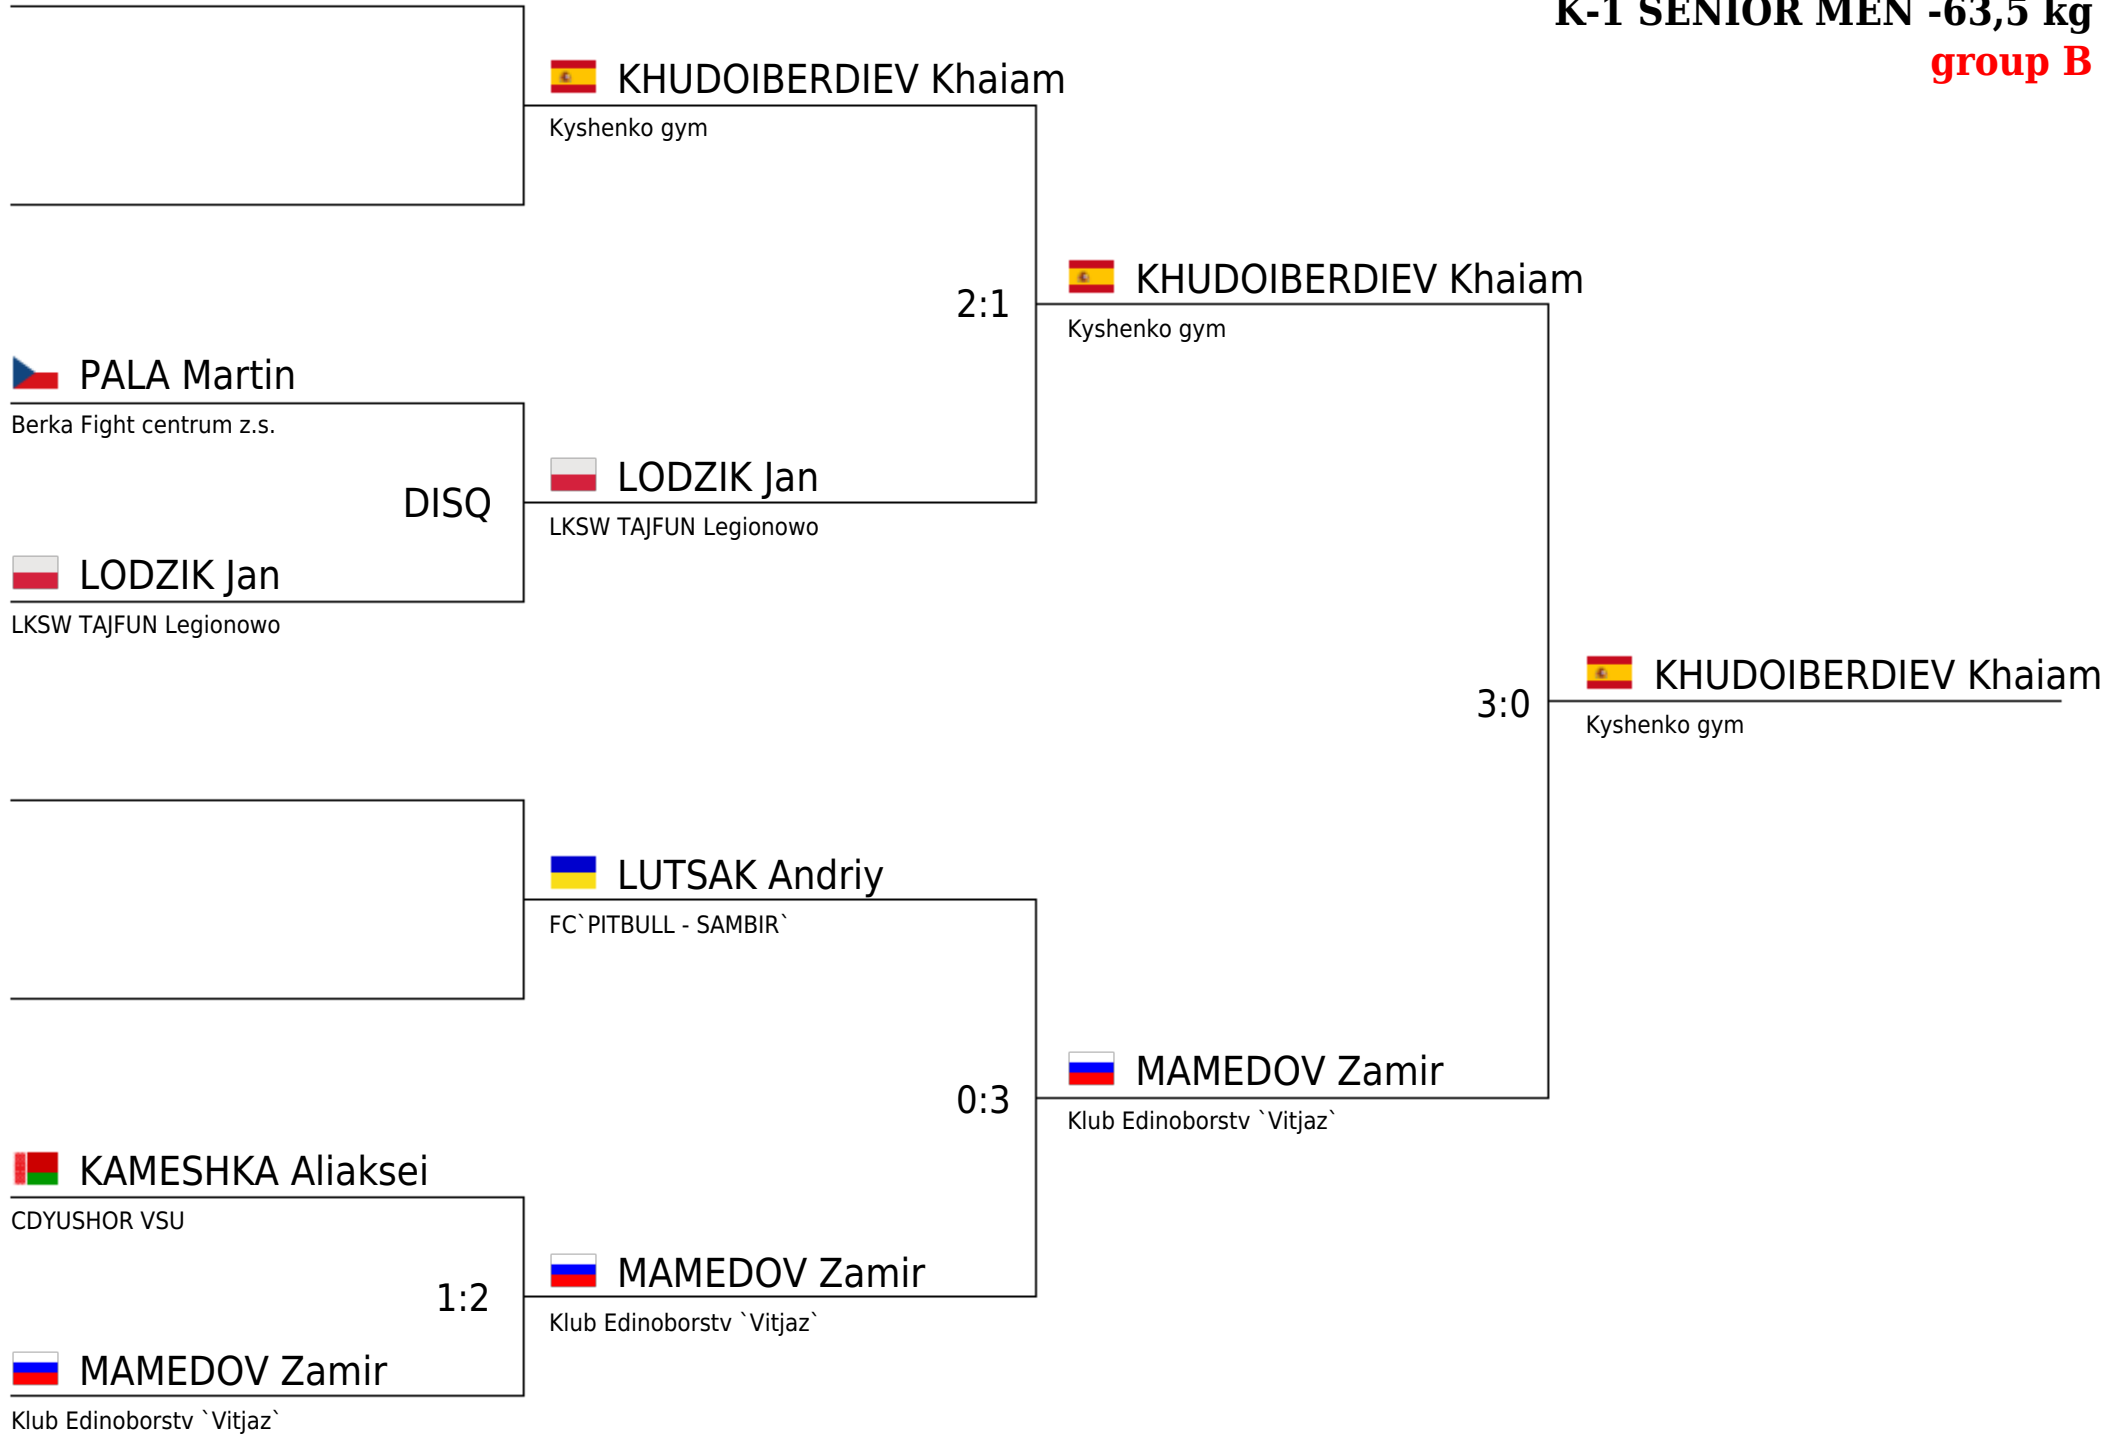

K-1 SENIOR MEN -63,5 kg
group A

K-1 SENIOR MEN -63,5 kg
group B

K-1 SENIOR MEN -63,5 kg
group FINAL