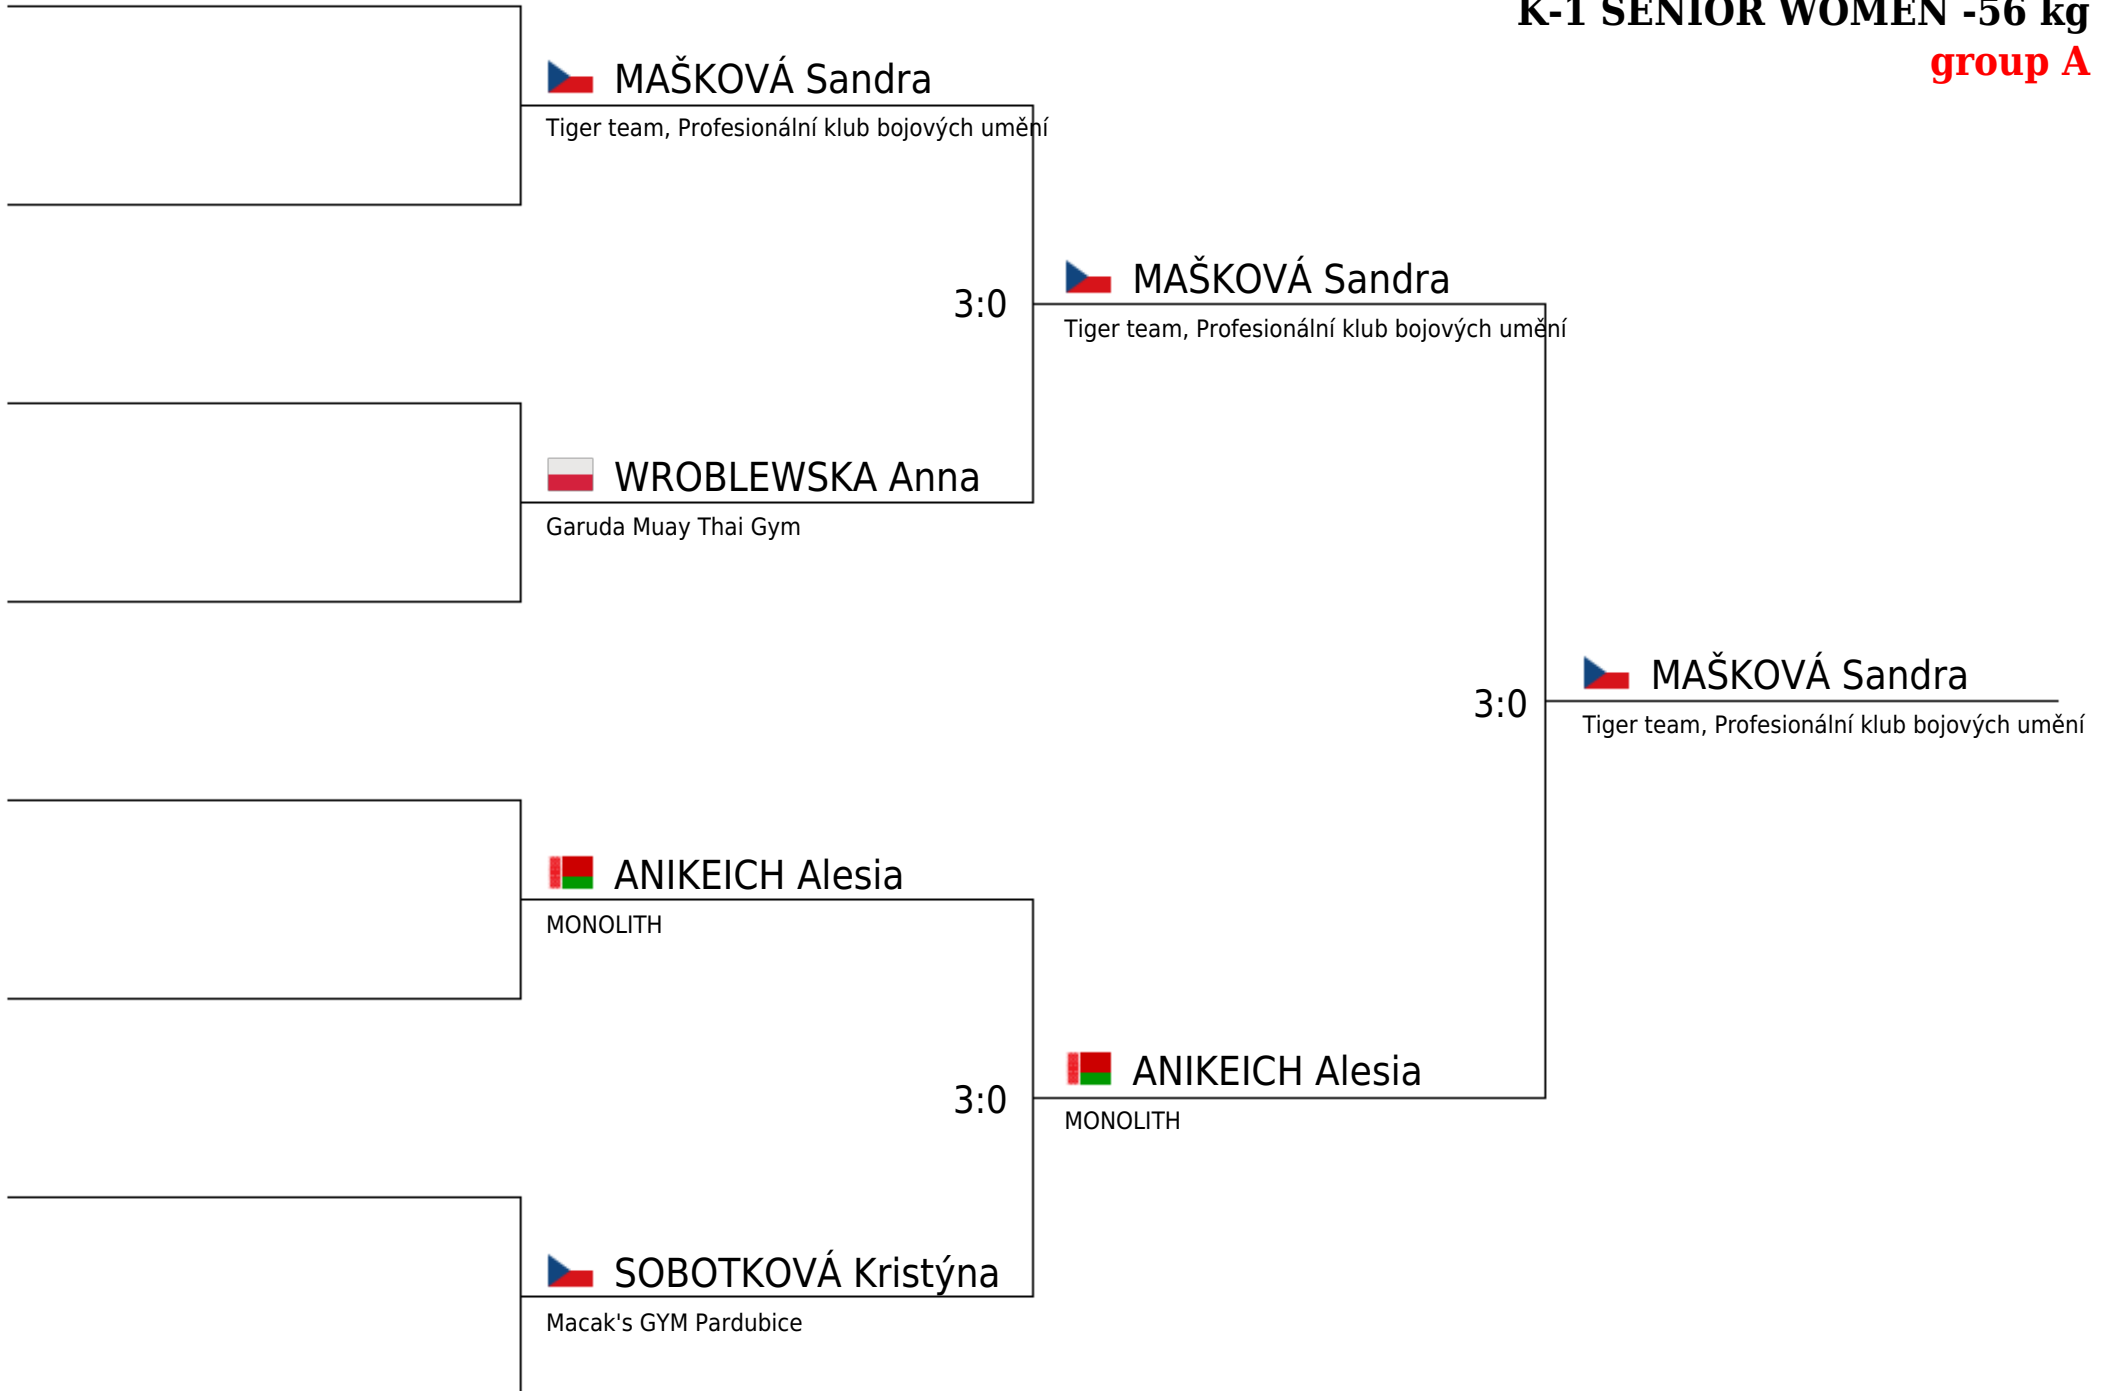

K-1 SENIOR WOMEN -56 kg
group A

K-1 SENIOR WOMEN -56 kg
group B

K-1 SENIOR WOMEN -56 kg
group FINAL