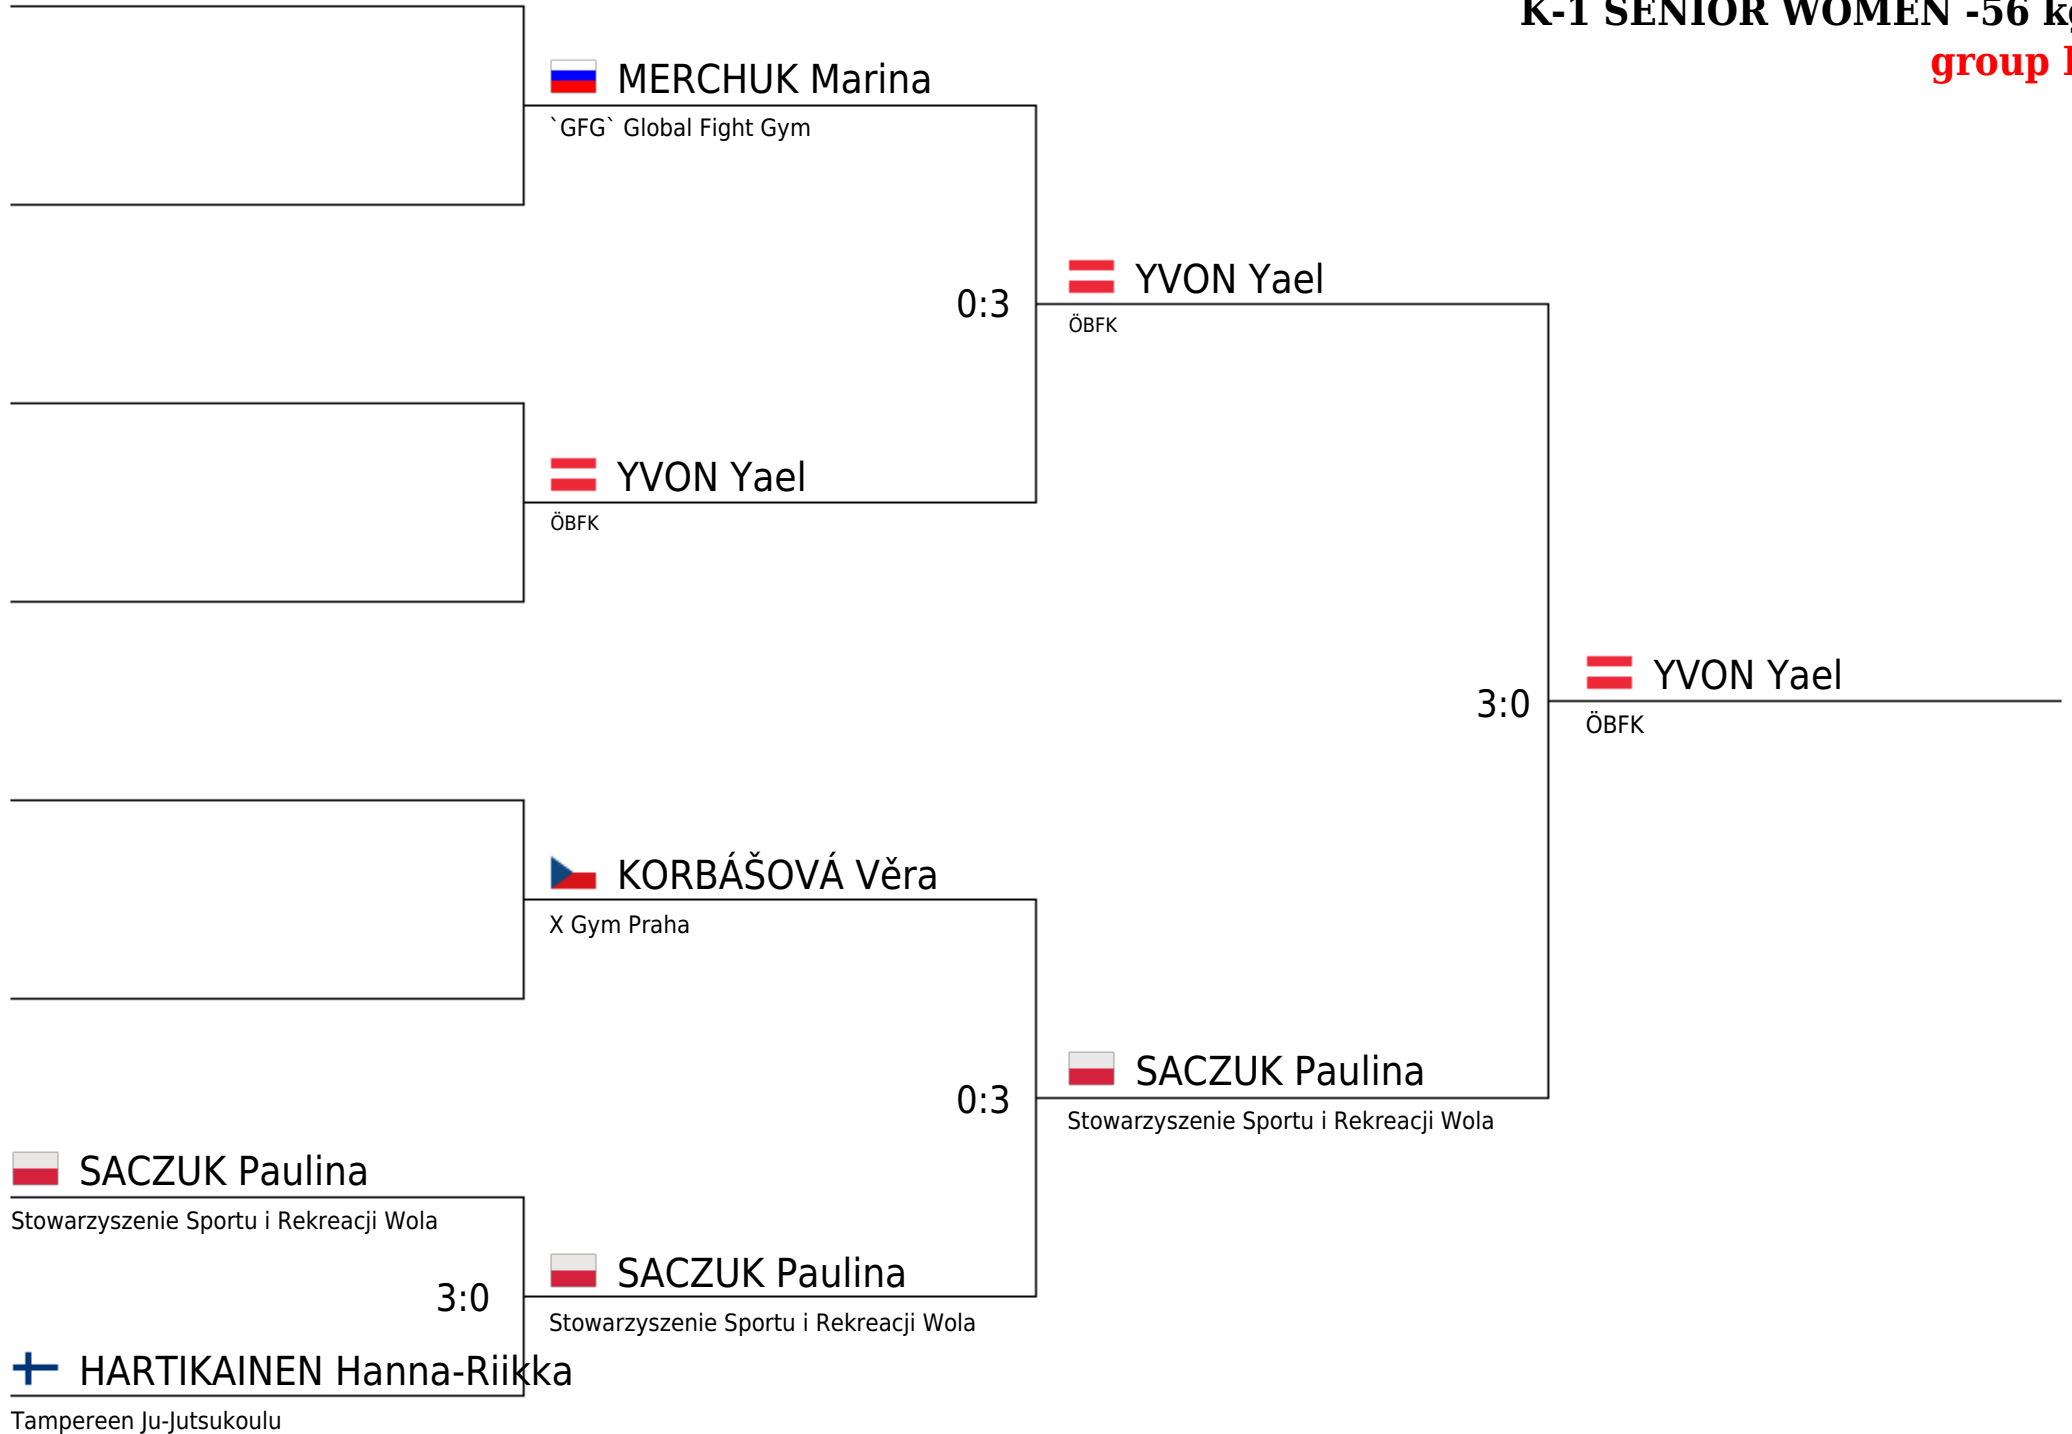

K-1 SENIOR WOMEN -56 kg
group A

K-1 SENIOR WOMEN -56 kg
group B

K-1 SENIOR WOMEN -56 kg
group FINAL