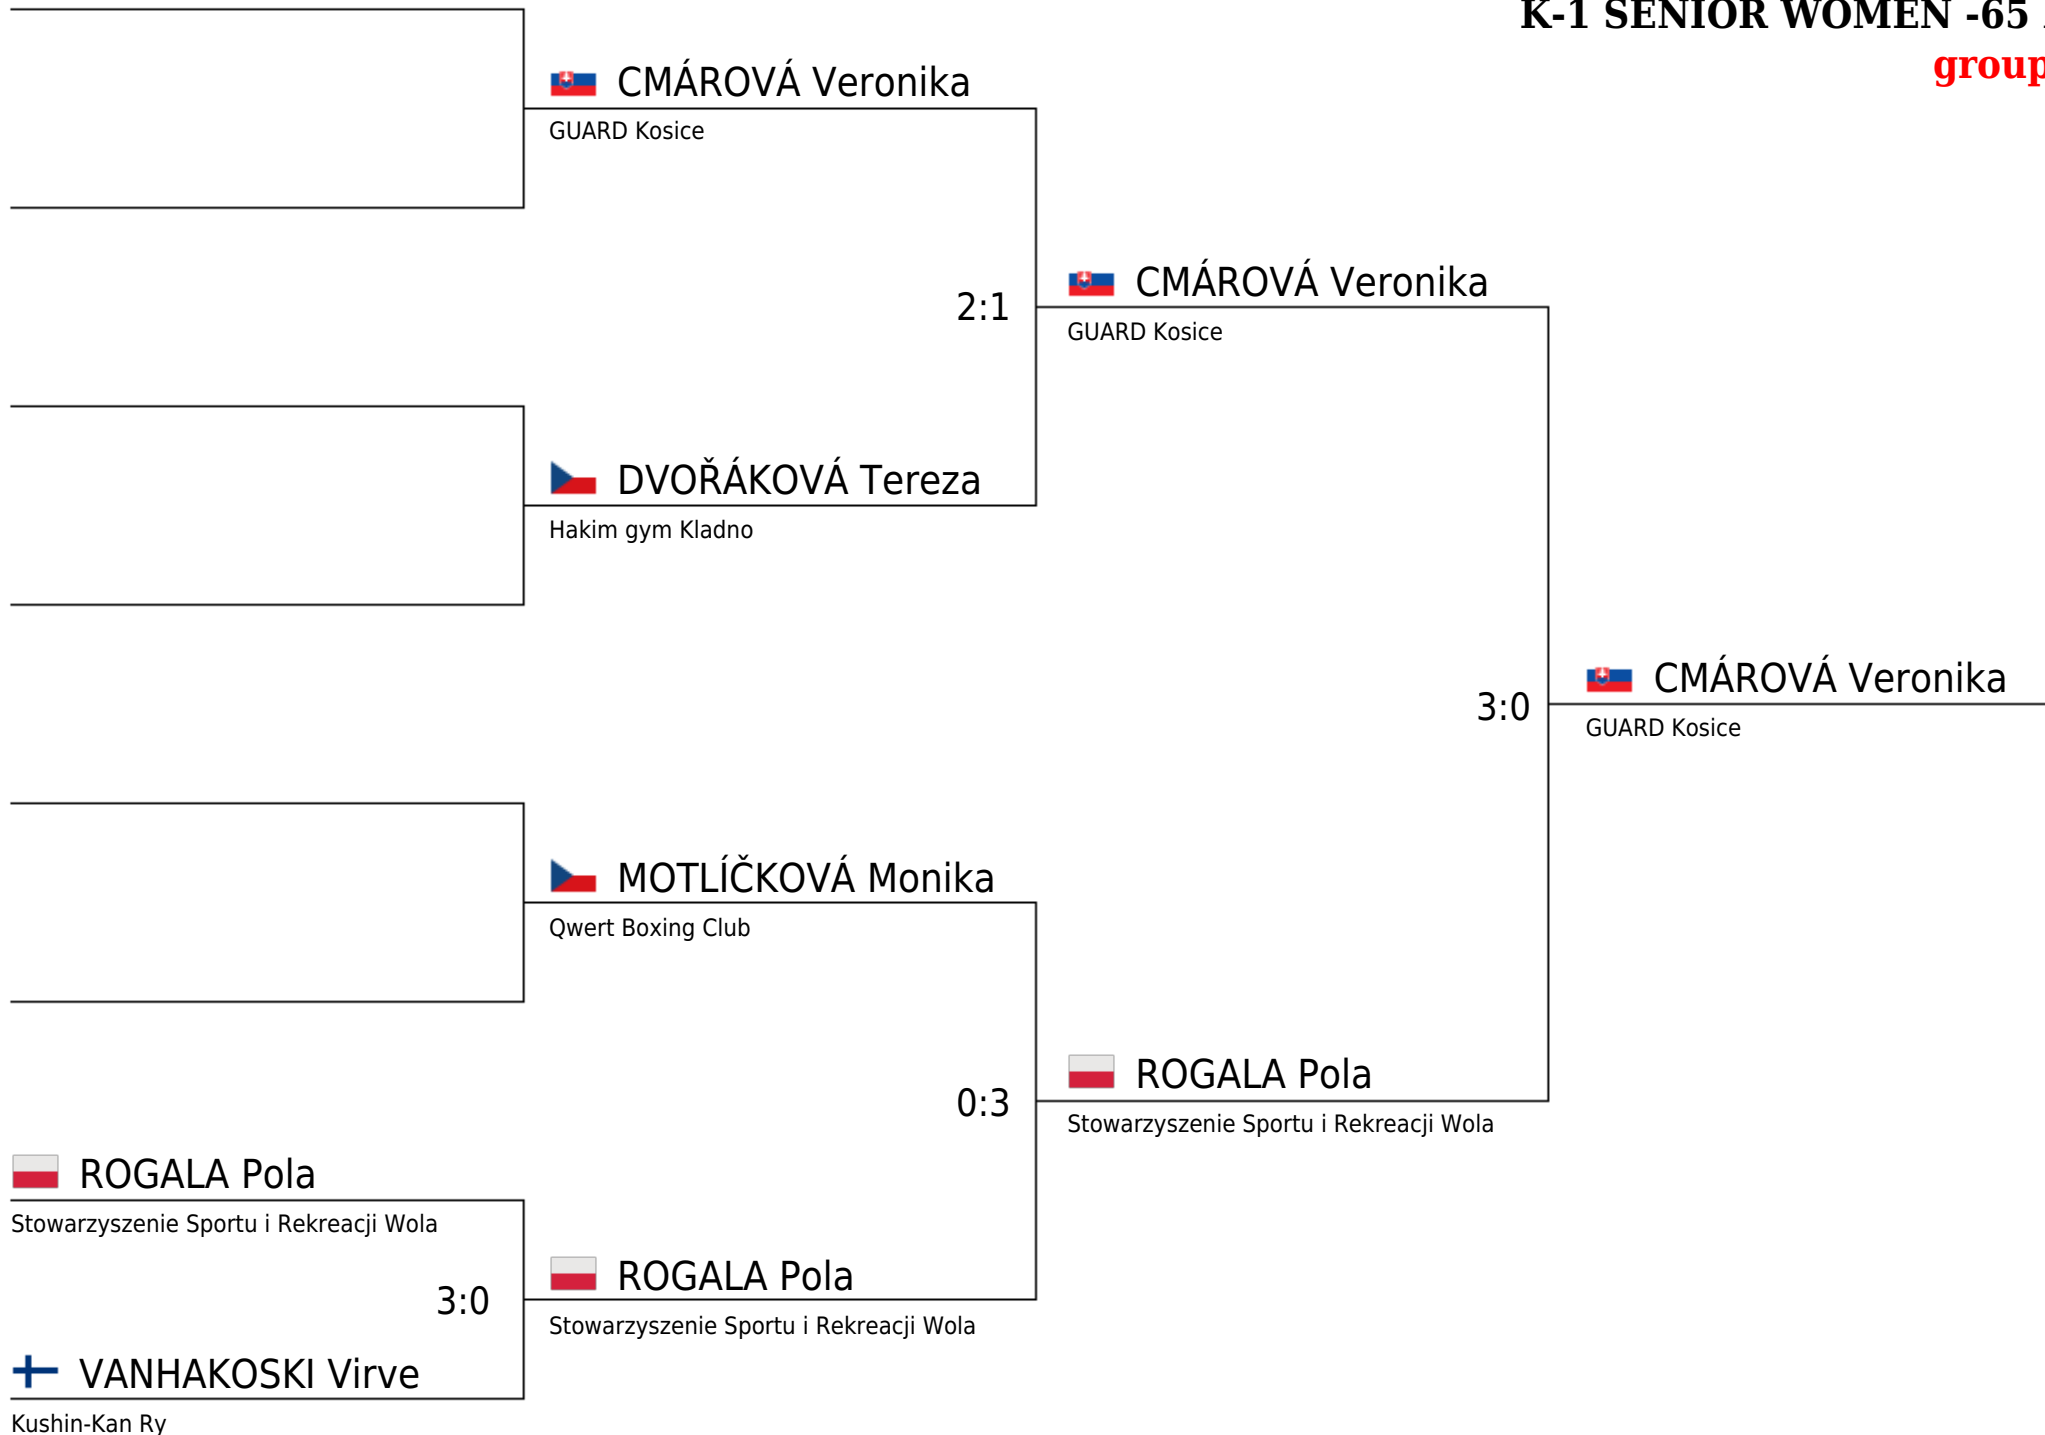

K-1 SENIOR WOMEN -65 kg
group A

K-1 SENIOR WOMEN -65 kg
group B

K-1 SENIOR WOMEN -65 kg
group FINAL