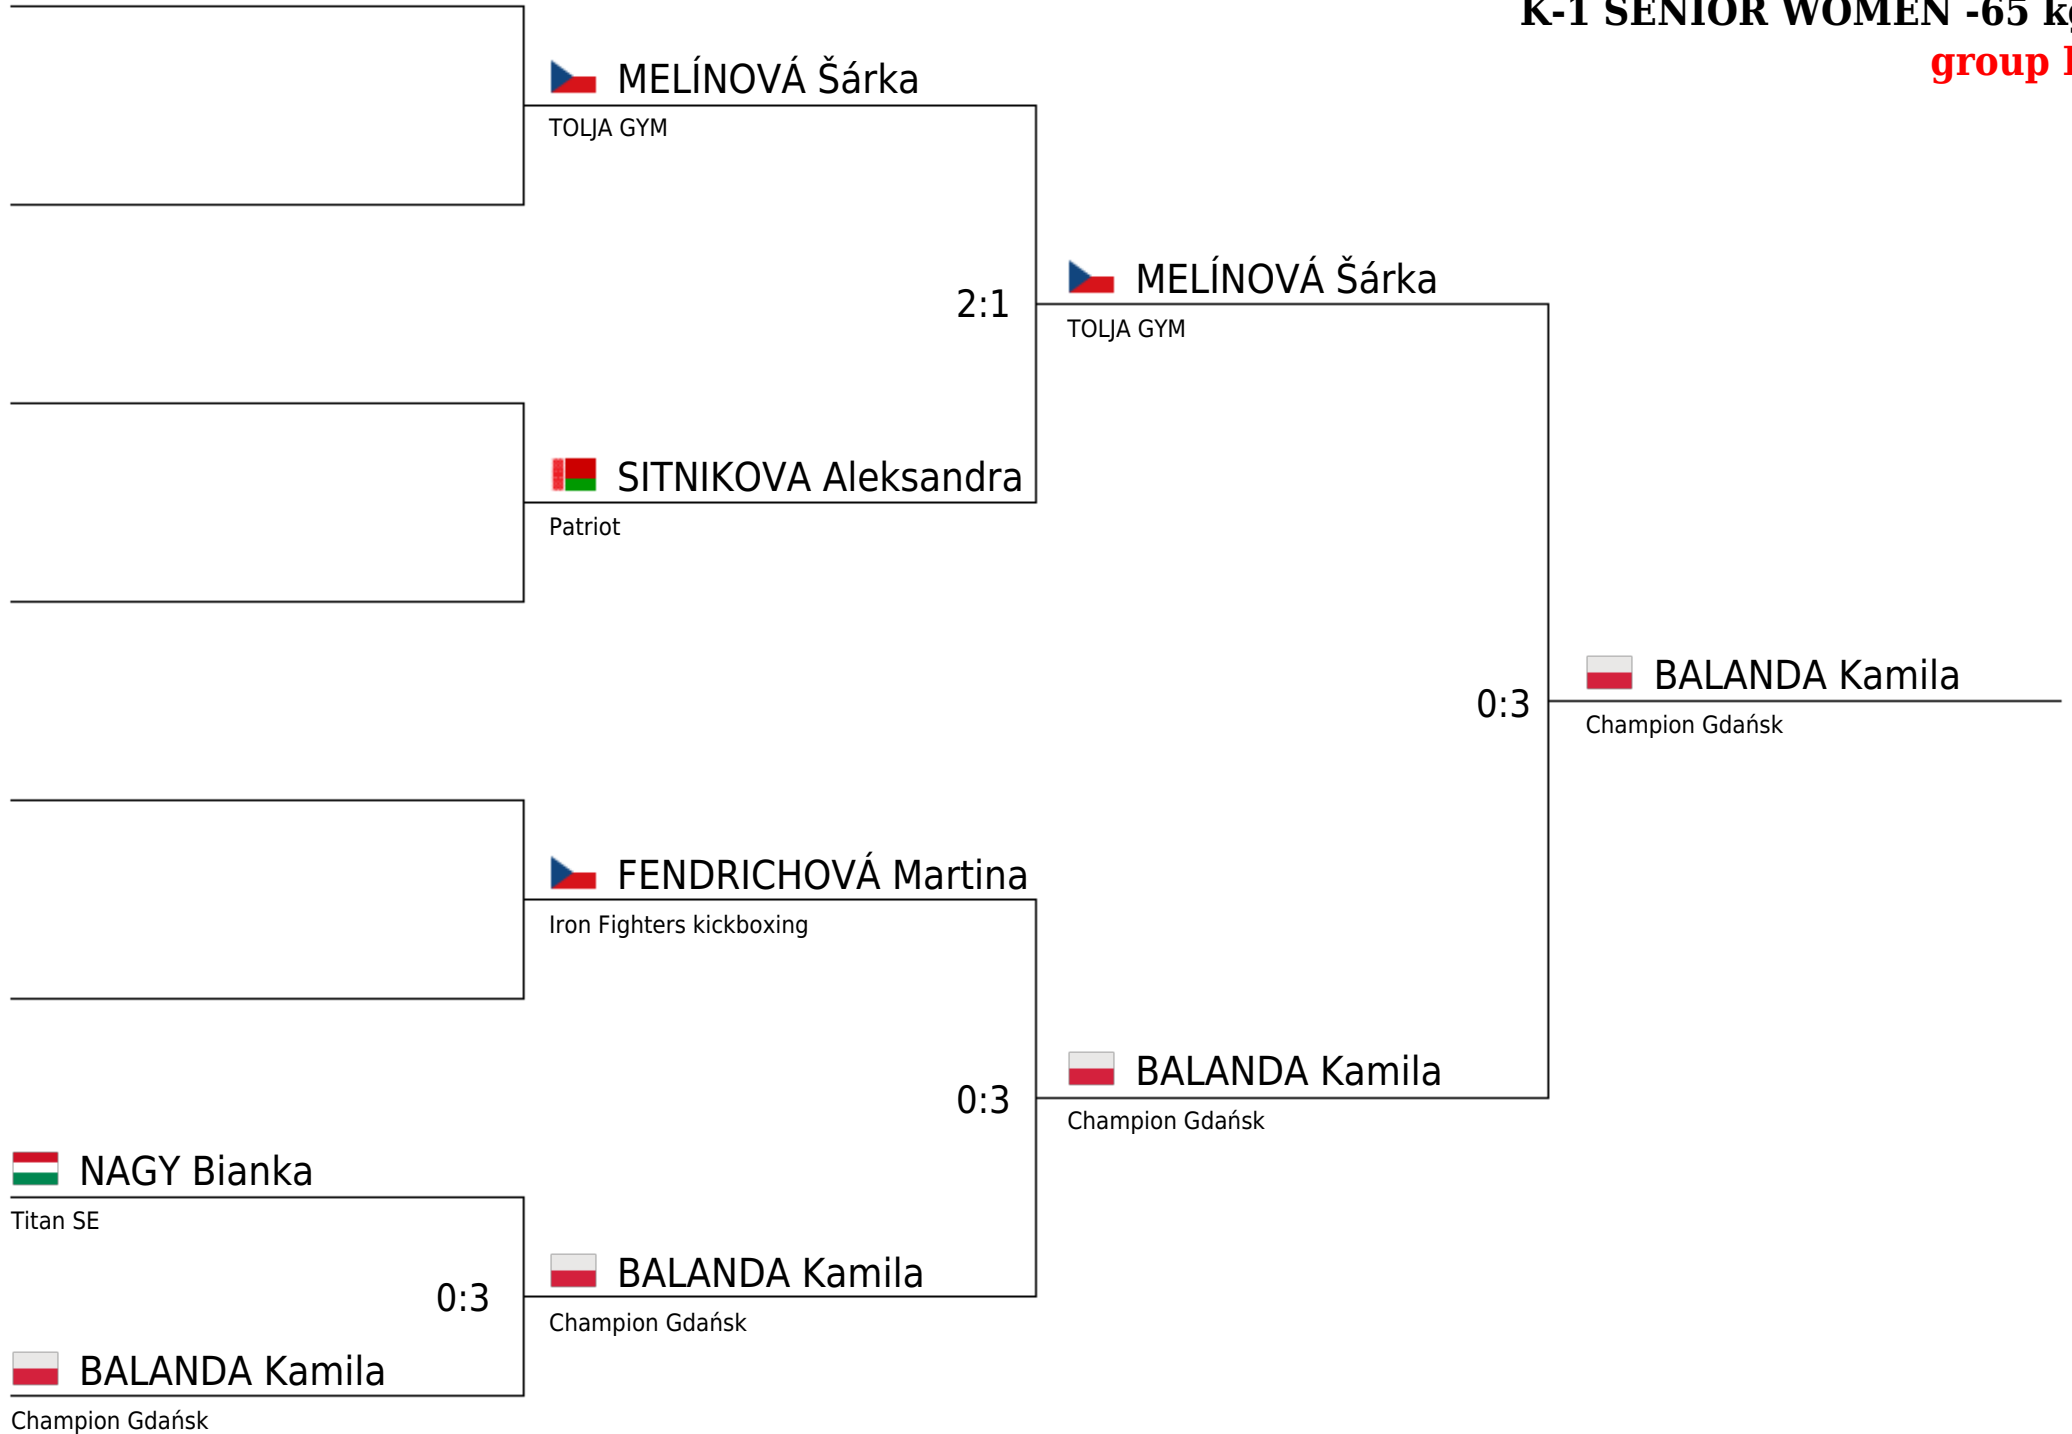

K-1 SENIOR WOMEN -65 kg
group A

K-1 SENIOR WOMEN -65 kg
group B

K-1 SENIOR WOMEN -65 kg
group FINAL